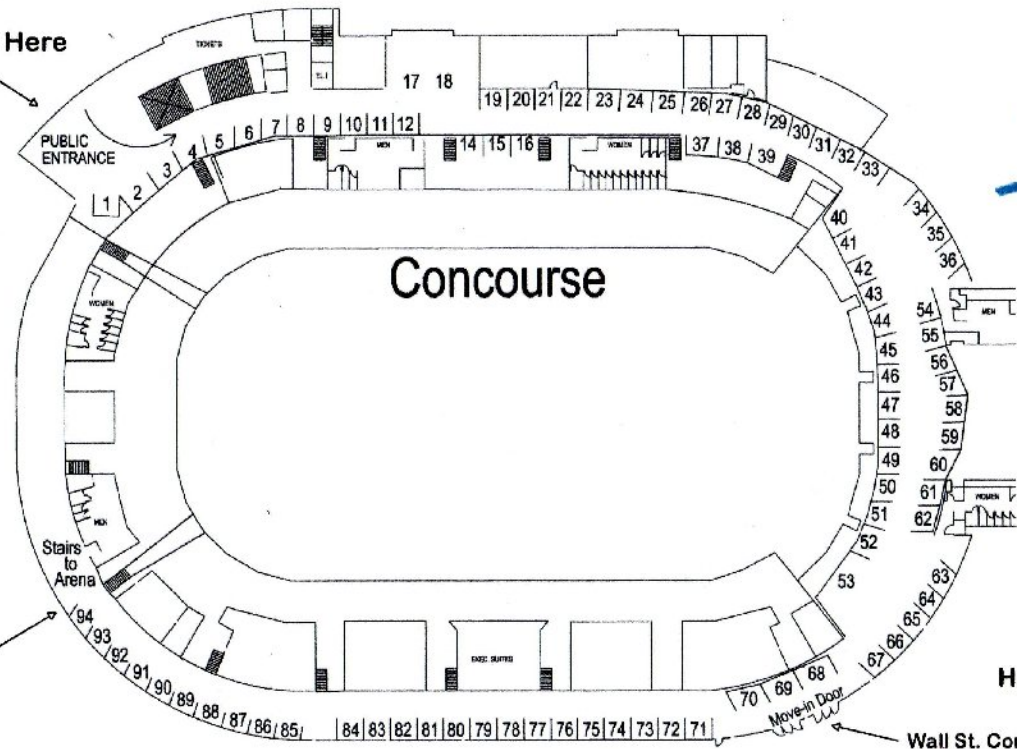

Hewitt Ave.
Public Enters Here

Oakes St.

Hewitt Ave.

Broadway Ave.

ANGEL of the WINDS ARENA EVERETT

Concourse Level 1

Main Arena Level 2

March 8, 9, 10 2019

Public traffic flow for the new Everett Events Center provides for excellent exposure for all booths. The public enters the Events Center on the Concourse at Oakes and Hewitt. The traffic is then directed around the Concourse, down the stairs to the Main Arena which is a large Expo Hall.

Stairs to Main Arena

Wall St. Concourse Move-in / Move-out Door

Main Arena is One Big Display Hall Connected

Main Arena Move-in / Move-out Door Here off Broadway

Enter Main Arena Loading Area Here Off Broadway