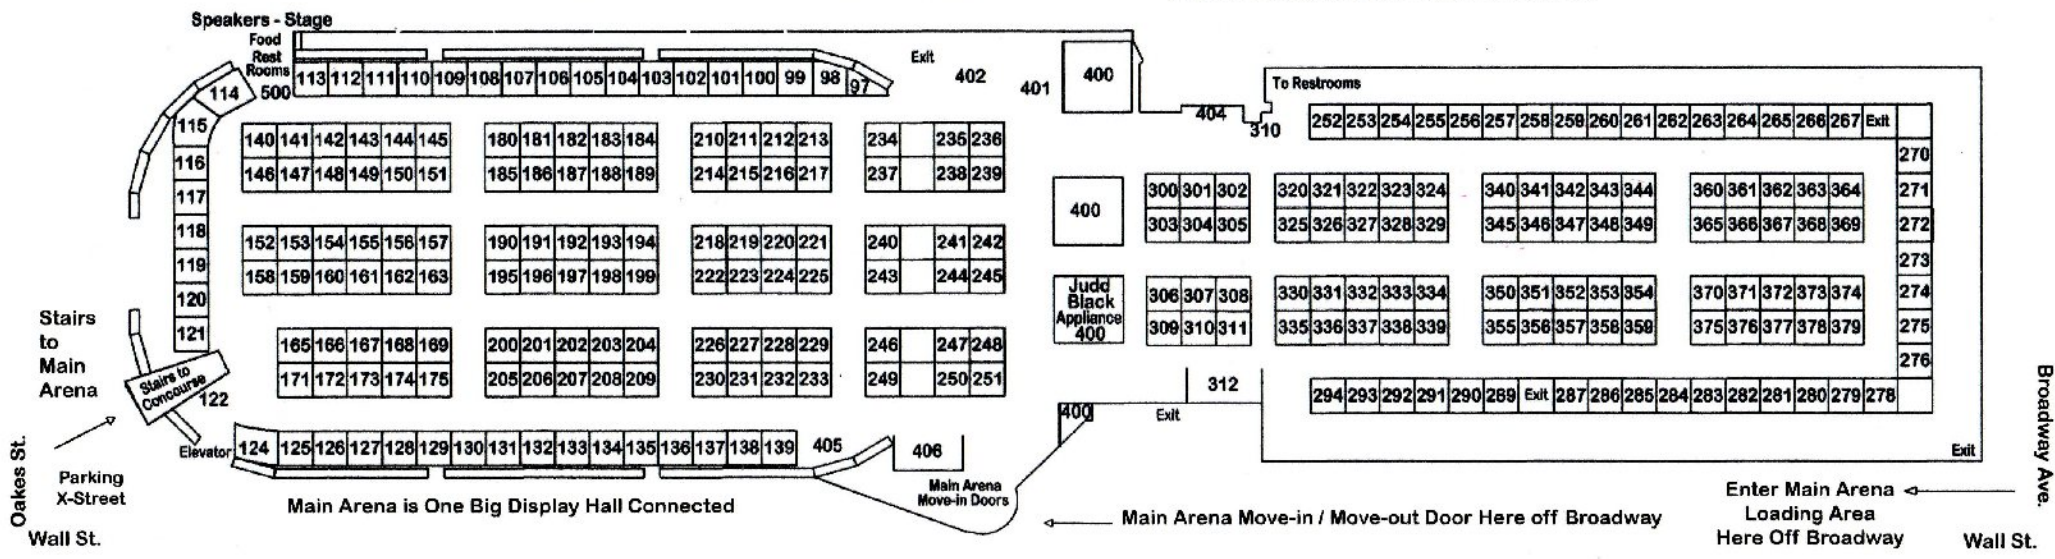

Public traffic flow for the new Everett Events Center provides for excellent exposure for all booths. The public enters the Events Center on the Concourse at Oakes and Hewitt. The traffic is then directed around the Concourse, down the stairs to the Main Arena which is a large Expo Hall.

Stairs to Main Arena

Wall St. Concourse Move-in / Move-out Door

Main Arena is One Big Display Hall Connected

Main Arena Move-in / Move-out Door Here off Broadway

Enter Main Arena Loading Area Here Off Broadway